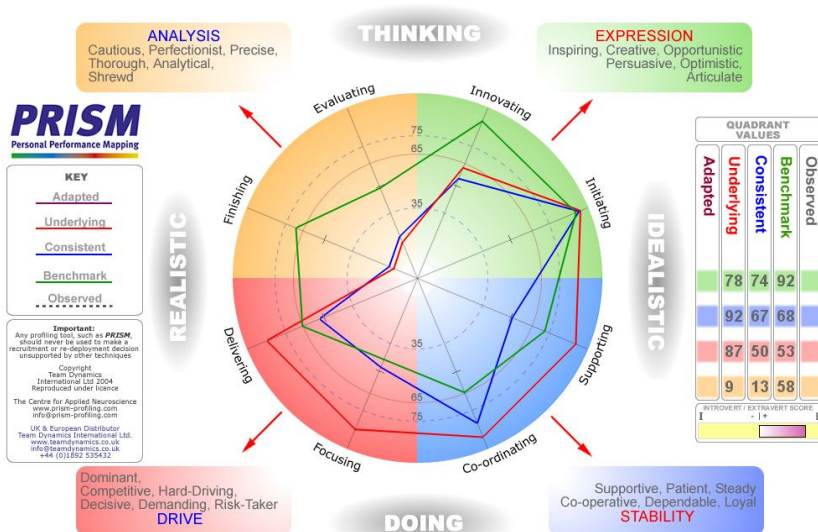

Having an ability to understand another persons

behaviour and being flexible with your own preferred style, enables you to increase the effectiveness of your communication, resulting in improved relationships with colleagues and customers.

PRISM is a powerful new profiling tool that is based upon the latest neuroscience advances and reveals what really makes people tick and how they relate to others.

Seriously Equipped is one of the first development organisations in the UK to offer this tool and has a team of fully qualified facilitators.

PRISM profiling is a remarkably flexible tool that can be used in a wide range of business applications:

- Effective recruitment.
- Customer relations.
- Increased sales.
- Clear communication.
- Reduced staff conflict.

- Effective team working.
- Focussed appraisals.

PRISM is about self understanding, as well as understanding other people, so it has key uses in personal and career development, in coaching and mentoring and in interpersonal skills.

As well as enabling individuals to develop their behavioural awareness, PRISM can also be used as a benchmarking tool. This allows you to create a profile of ideal behaviours for a job role, helping to make recruitment and on going staff development more successful.

A further benefit of PRISM is the fact that it can be completed online, so it is easily accessible and convenient to use.

Contact us to try PRISM for free.

Seriously Equipped
explore...discover...develop